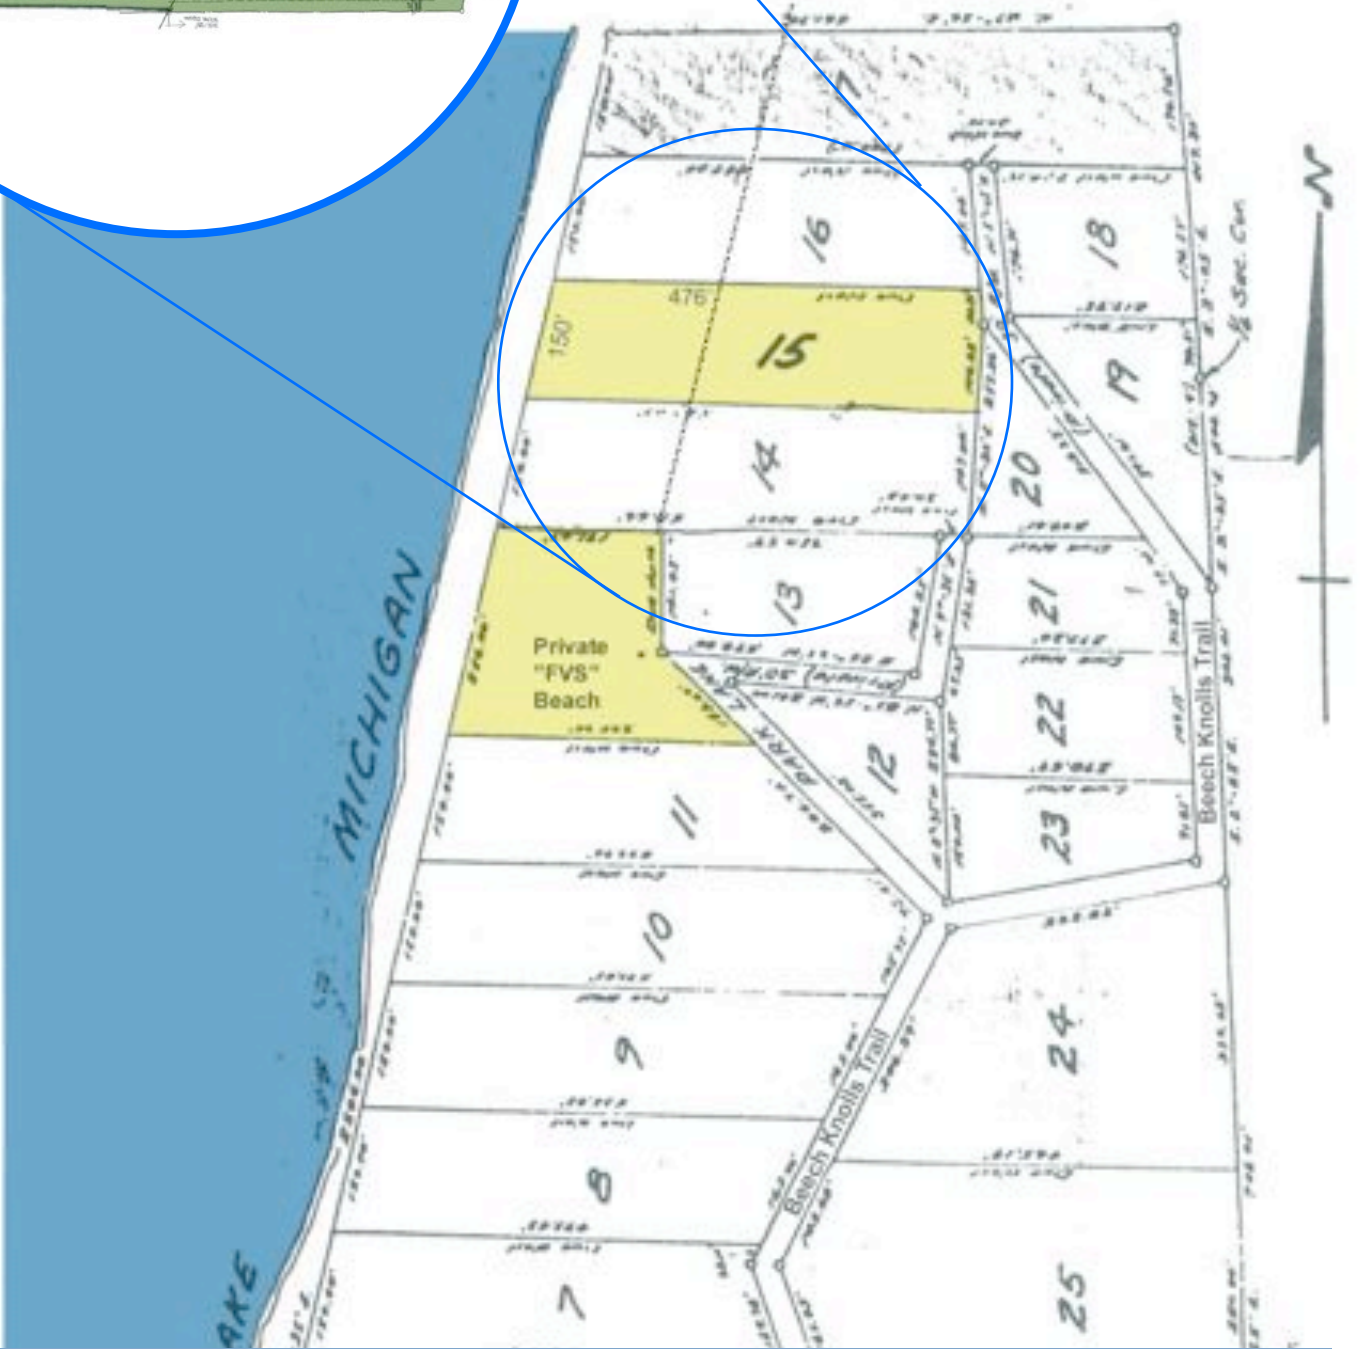

LOT No. 15

FOREST VIEW SHORES "FVS" SUBDIVISION

LAKE MICHIGAN

150.00'

150.00'

150.00'

150.00'

100.00'

LOT 20

PROPOSED SITE DEVELOPMENT

FOR:
LOT N° 13

TAX ID 81-11-210-018-00
FOREST VIGN SHORED SUBDIVISION

JOHN BOHNET

JUN 4 01